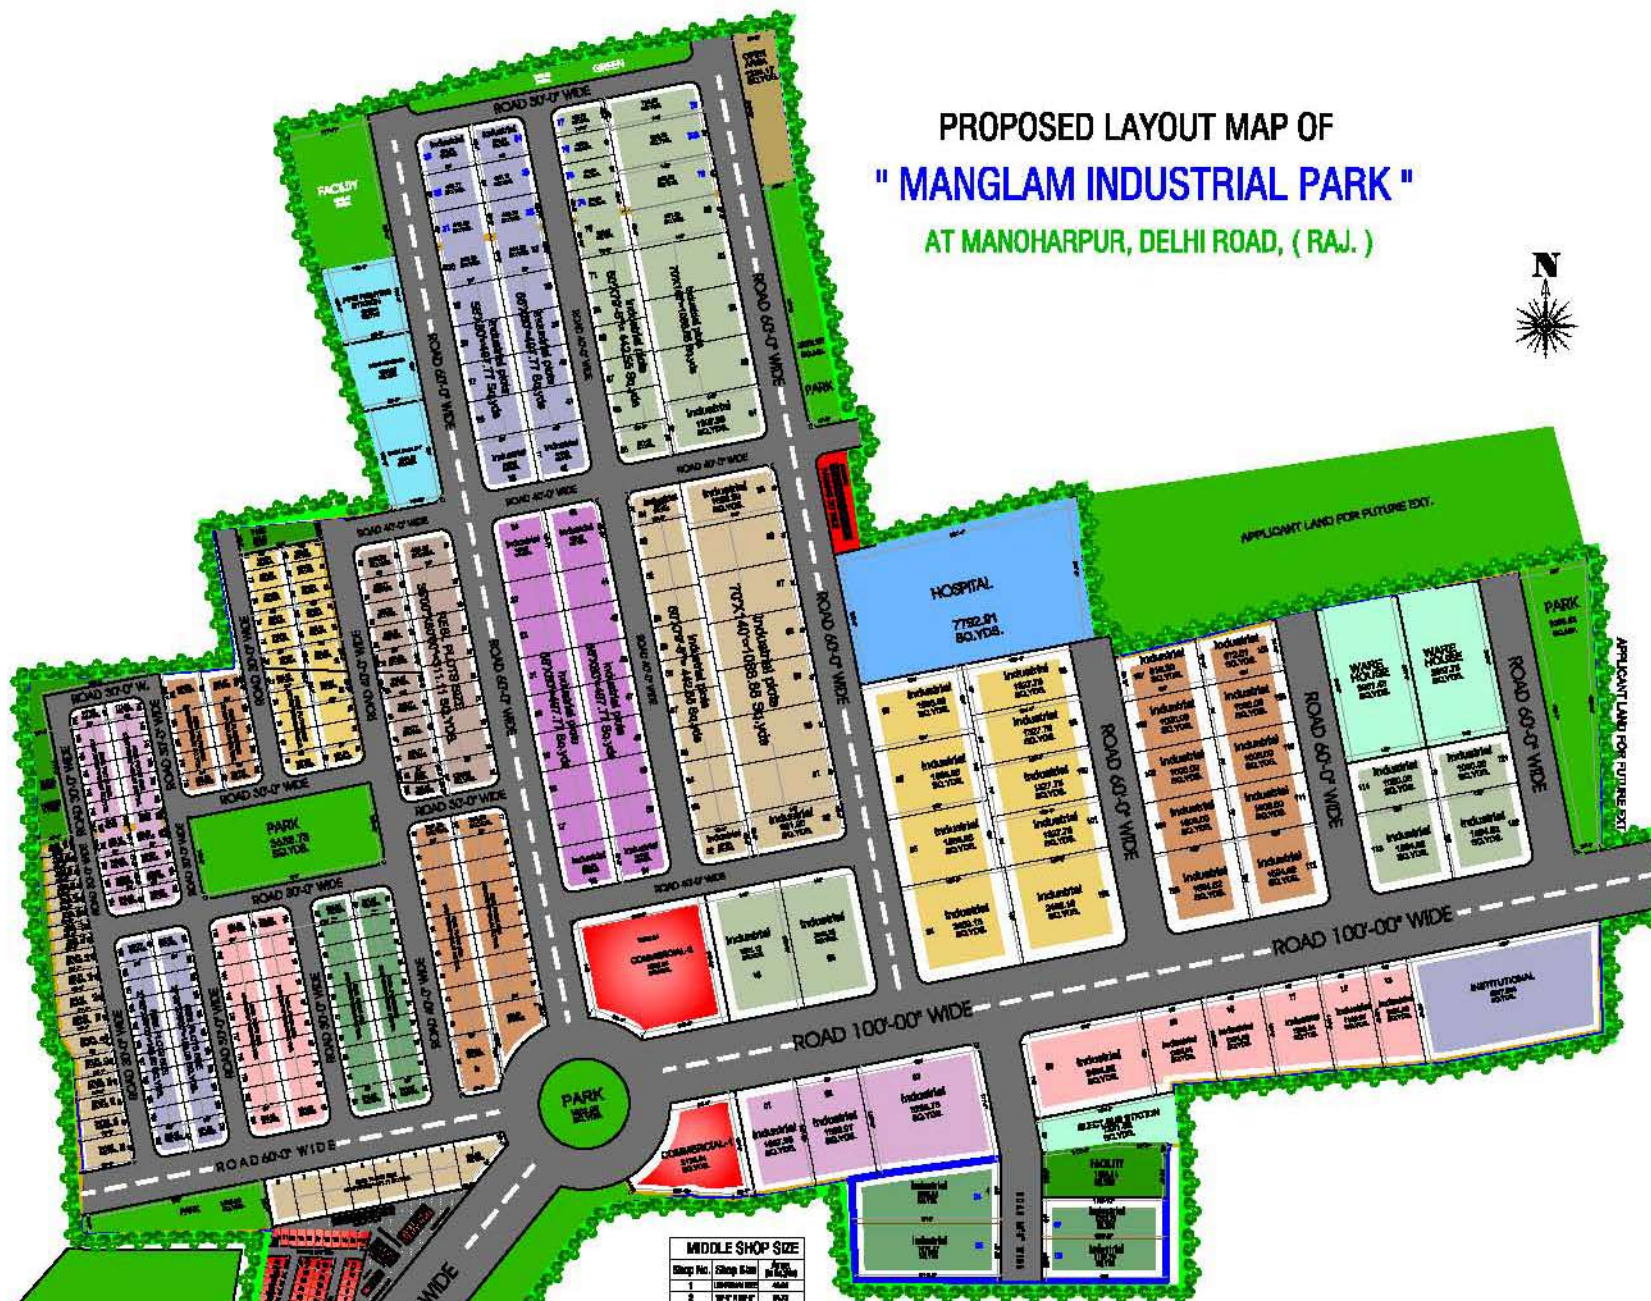

PROPOSED LAYOUT MAP OF  
**" MANGLAM INDUSTRIAL PARK "**  
 AT MANOHARPUR, DELHI ROAD, ( RAJ. )

BIG SHOP SIZE		
Shop No.	Shop Size	Area (in Sq.yds)
1	UNKNOWN SIZE	72.94
2	15' X 34'	56.66
3	15' X 34'	56.66
4	15' X 34'	56.66
5	15' X 34'	56.66
6	15' X 34'	56.66
7	15' X 34'	56.66
8	15' X 34'	56.66
9	15' X 34'	56.66
10	15' X 34'	56.66
11	15' X 34'	56.66
12	15' X 34'	56.66
13	15' X 34'	56.66
14	15' X 34'	56.66
15	15' X 34'	56.66
16	UNKNOWN SIZE	161.75
17	UNKNOWN SIZE	82.20
18	15' X 34'	56.66
19	15' X 34'	56.66
20	15' X 34'	56.66
21	15' X 34'	56.66
22	15' X 34'	56.66
23	15' X 34'	56.66
24	15' X 34'	56.66
25	15' X 34'	56.66
26	15' X 34'	56.66
27	15' X 34'	56.66
28	15' X 34'	56.66
29	UNKNOWN SIZE	60.06

MIDDLE SHOP SIZE		
Shop No.	Shop Size	Area (in Sq.yds)
1	10' X 10'	11.11
2	10' X 10'	11.11
3	10' X 10'	11.11
4	10' X 10'	11.11
5	10' X 10'	11.11
6	10' X 10'	11.11
7	10' X 10'	11.11
8	10' X 10'	11.11
9	10' X 10'	11.11
10	10' X 10'	11.11
11	10' X 10'	11.11
12	10' X 10'	11.11
13	10' X 10'	11.11
14	10' X 10'	11.11
15	10' X 10'	11.11
16	10' X 10'	11.11
17	10' X 10'	11.11
18	10' X 10'	11.11
19	10' X 10'	11.11
20	10' X 10'	11.11
21	10' X 10'	11.11
22	10' X 10'	11.11
23	10' X 10'	11.11
24	10' X 10'	11.11
25	10' X 10'	11.11
26	10' X 10'	11.11
27	10' X 10'	11.11
28	10' X 10'	11.11
29	10' X 10'	11.11
30	10' X 10'	11.11
31	10' X 10'	11.11
32	10' X 10'	11.11
33	10' X 10'	11.11
34	10' X 10'	11.11
35	10' X 10'	11.11
36	10' X 10'	11.11
37	10' X 10'	11.11
38	10' X 10'	11.11
39	10' X 10'	11.11
40	10' X 10'	11.11
41	10' X 10'	11.11
42	10' X 10'	11.11
43	10' X 10'	11.11
44	10' X 10'	11.11

TOTAL SHOP AREA DETAIL :-	
SMALL SHOP	488.88 SQ.YDS
MIDDLE SHOP	2741.62 SQ.YDS
BIG SHOP	1791.99 SQ.YDS
TOTAL AREA	5022.49 SQ.YDS

PRODUCED BY AN AUTODESK EDUCATIONAL PRODUCT

PRODUCED BY AN AUTODESK EDUCATIONAL PRODUCT