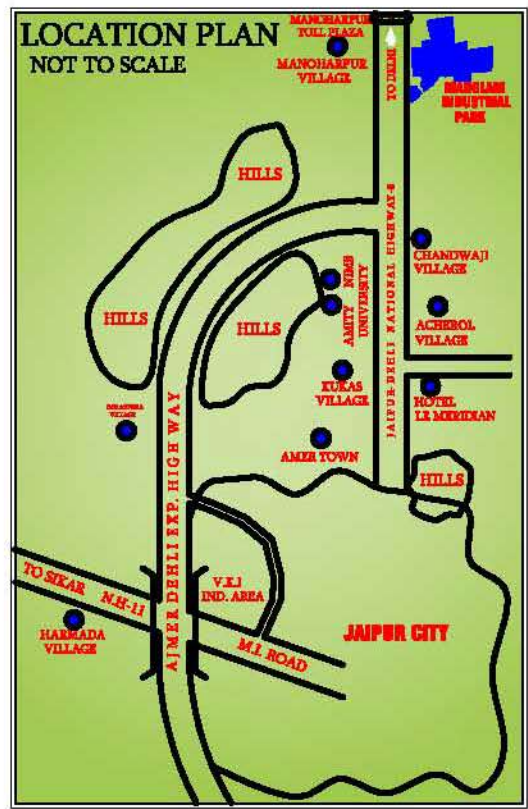

TOTAL SHOP AREA DETAIL :-	
SMALL SHOP	488.88 SQ.YDS
MIDDLE SHOP	2741.62 SQ.YDS
BIG SHOP	1791.99 SQ.YDS
TOTAL AREA	5022.49 SQ.YDS

PRODUCED BY AN AUTODESK EDUCATIONAL PRODUCT

PRODUCED BY AN AUTODESK EDUCATIONAL PRODUCT